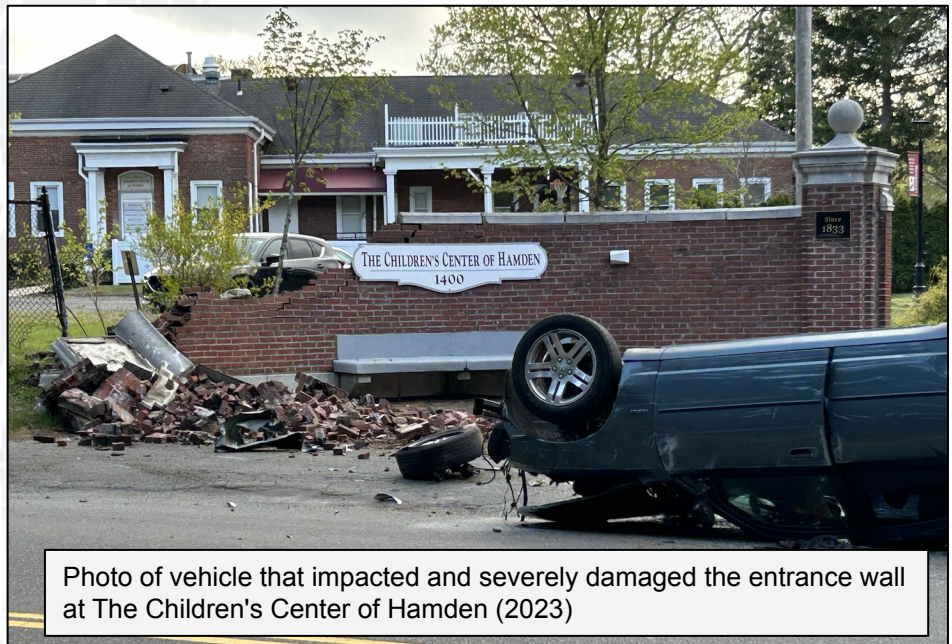

Data collection methodology:

- Raw accident data collected from UConn. www.ctcrash.uconn.edu
- Data starts in Jan 2015 and is updated until Jan 2024. Data accounts for all motor vehicle accidents along State Route 707 (i.e. Whitney Avenue Hamden south of Wilbur Cross Pkwy)
- Data aggregated for every .25 mile increment, with focus around core intersections and accident hubs